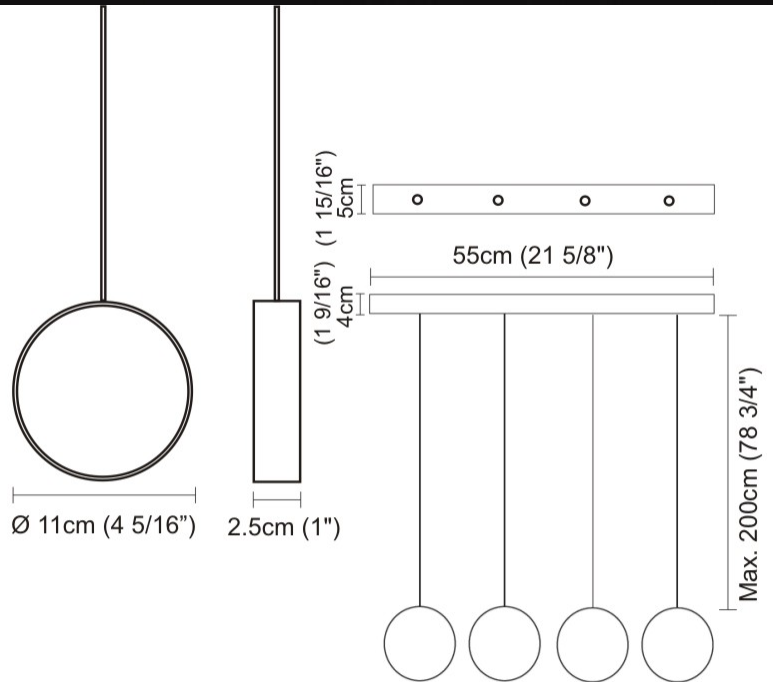

GENERAL

Series: Do Not Disturb _____
Brand: Knikerboker _____
Division: Design _____
Mounting Type: Suspension _____
Mounting Location: Ceiling _____
Subcategory: Ambient _____

PHYSICAL

Shape: Round _____
Length (mm): 550 _____
Length (in): 21 ⁵/₈ _____
Width (mm): 50 _____
Width (in): 2 _____
Light Distribution: Direct / Indirect _____
Diffuser: Opal _____
Fixture Finish: [EWH](#) / [EBK](#) / [MAN](#) / [COF](#) / [PRD](#) / [SLF](#) / [GLF](#) / [CLF](#) / [BRL](#) _____
Fixture Material: Aluminum _____
Cable Details: Silicon Coaxial Cable 1500mm / 59 1/16" _____

ELECTRICAL

Lamp Type: LED _____
Input Wattage (W): 32 _____
Total Output Wattage (W): 28 _____
Dimming: 0-10V Dimming / Phase Dimming (120Vac Only) _____
Driver Included: Yes _____
Driver Location: Integrated _____
Driver Type: Constant Voltage - Universal _____
Driver Class: Class 2 _____
Input Voltage (V): 120 - 277 _____
Output Voltage (V): 24 _____
Upon Request: (Not included - see components) Remote: Phase dimming @120Vac only / (Included) Integral: 0-10Vdc dimming / 277Vac _____

LED

Number of LEDs: 4 _____
Color Temperature (°K): 3000 _____
Max. Delivered Lumen (lm): 4000 _____
CRI: >85 CRI _____
Lamp Life (hrs): 50000 _____

OPTICAL

RATINGS AND CERTIFICATIONS

Certified By: Certified for North American Standards _____
IP rating: IP20 _____